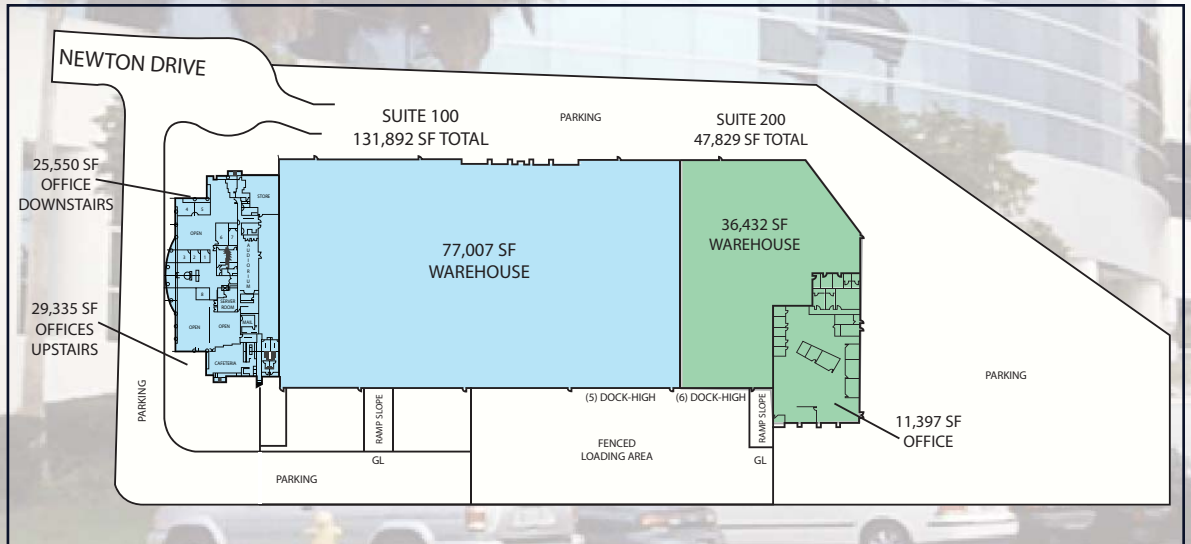

CARLSBAD RESEARCH CENTER

5823 Newton Drive, Carlsbad, California 92008

AVAILABLE